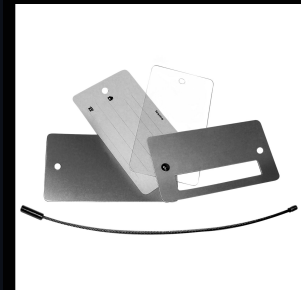

## ALUMINUM LUGGAGE TAGS WITH BRAIDED CABLE LATCH

HEAVY GAUGE ALUMINUM • STEEL BRAIDED CABLE • SECURE HIDDEN ADDRESS DESIGN

Size: 3"L x 1-1/2"W x 1/16"H | Steel Braided Cable with Screw Closure

PRICE EACH

**\$ .20**

QUANTITY AVAILABLE

**2,100**  
units

TAG DIMENSIONS

**3" x 1-1/2"**

1/16" Thick

Braided Cable Latch

### PRODUCT FEATURES

- Heavy gauge aluminum casing — built for long-lasting durability through frequent travel
- Strong steel braided cable with screw closure — added security and peace of mind
- Secure tag design hides your address and phone number from public view
- Attaches to luggage fast and easy — threaded cable fits any handle, strap, or zipper pull
- Compact and lightweight — 3"L x 1-1/2"W x 1/16"H — won't add bulk to your bag
- 2,100 units at just \$0.20 each — great value for travel retail, hotels & promotional use