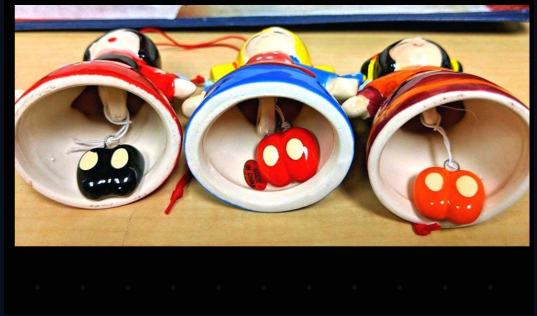

## ANGEL BELL ORNAMENTS

**JOY ANGEL BELLS — SET OF THREE PORCELAIN BEAUTIES**

EACH DRESS IS A WORKING BELL • SHOES SERVE AS CLAPPERS • READY TO GIFT

PRICE EACH

**\$.40**

2,400 sets available

SETS AVAILABLE

**2,400**  
gift boxes

EACH ORNAMENT

**3"H x 2"W x 1<sup>3</sup>/<sub>4</sub>"D**

Porcelain — working bell

3 angels per gift box

Ready to wrap — red hang strings

### PRODUCT FEATURES

- Adorable porcelain girl angels with blue wings — each in a unique, hand-painted dress design
- Bell-shaped dresses function as real bells — the shoes of each angel serve as the clapper
- Red hang strings included — hang on a Christmas tree or display in an angel collection
- Each ornament approx. 3"H x 2"W (wingspan) x 1<sup>3</sup>/<sub>4</sub>"D — set of 3 per box
- Packaged in an attractive color gift box (Joy Angel Bell) — suitable for wrapping — 2,400 at \$.40