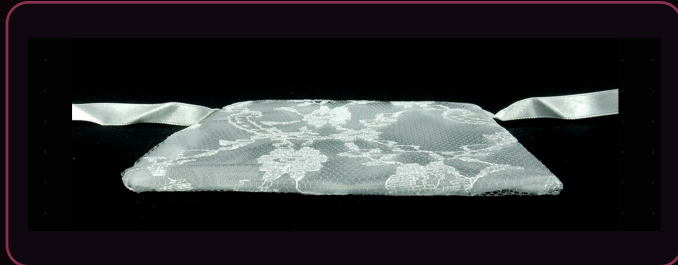

CLOSEOUT SERVICES

WHOLESALE CLOSEOUTS

CACHE-IT LACE SECRET BRA POUCH

ANTI-THEFT • SNAP-ON STRAPS • SLIM & INVISIBLE • FLORAL LACE

PRICE EACH

\$.15

4,500 units available

UNITS AVAILABLE

4,500

pouches

POUCH DETAILS

4"W x 3.5"H

Soft floral lace shell

Plastic inner lining

Metal snap-on straps

PRODUCT FEATURES

- ANTI-THEFT: Hidden undercover pouch keeps money & valuables safe, out of sight and out of danger
- SNAP-ON CLIPS: Metal snaps on satin ribbon straps clip securely to bra or slip straps — tucks away unseen
- SOFT LACE MATERIAL: Pretty floral lace shell — comfortable against skin, not itchy
- MOISTURE PROTECTION: Plastic inner lining keeps contents dry from perspiration
- SLIM & INVISIBLE: Very slim profile — no bulge from outside — approx. 4"W x 3.5"H