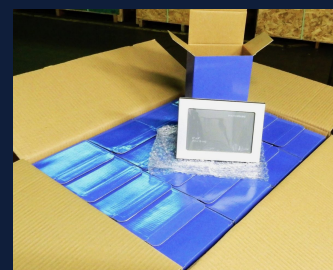

CLIPPY PHOTO FRAME

Double-Sided

A-Frame

Spring Clip

Tabletop or Hang

PRICE

\$0.40 each

QUANTITY

1,100 Units

PHOTO SIZE

4 x 6 in.

ITEM NO.

#PF74

PRODUCT FEATURES

- Holds two 4 x 6 in. photos — one displayed on each side of the clip
- Double-sided A-frame design stands freely on any tabletop or desk
- Spring-loaded clip lets the frame hang just about anywhere
- Clever versatility — use as tabletop frame or wall/door display
- Frame measures 7W x 5.25H x 3D in. — compact and lightweight