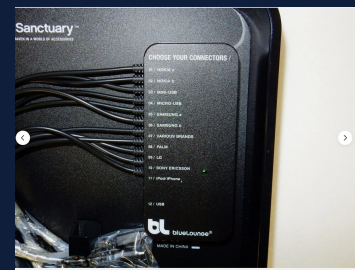

# DEVICE CHARGING STATION

1500+ Devices

12 Plug Styles

Black or White

120/240V