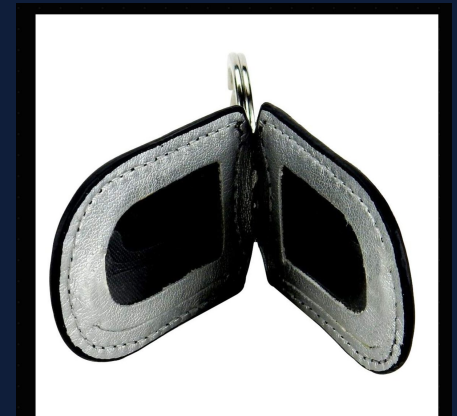

FAUX LEATHER KEY TAG

Photo Windows

Metal Split Ring

Faux Leather

Polished Accent

PRICE

\$0.25 each

QUANTITY

720 Units

SIZE

4.25L x 1.5W in.

KEY RING

1-1/8 in. dia.

PRODUCT FEATURES

- Faux leather fob with polished metal accent collar — classic key tag style
- Opens to reveal two miniature photo windows inside the fob
- Metal split key ring measures 1-1/8 in. diameter (inside)
- Overall size: 4.25 in. long (including ring) x 1.5 in. wide
- 720 units at deep closeout value — \$0.25 each