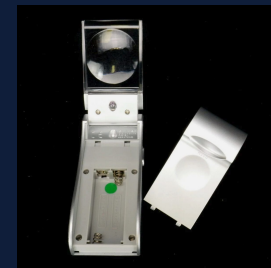

FOLDING POCKET MAGNIFIER W/LED LIGHT

LED Light

Push-Button

Auto On/Off

470 Units

PRICE

\$0.50 each

QUANTITY

470 Units

SIZE

3.75L x 1.75W in.

LENS DIA.

1.25 in.

PRODUCT FEATURES

- Built-in LED illuminates small print in low-light and dark conditions
- LED activates automatically when lens opens — shuts off when folded closed
- Push-button power switch for manual on/off light control
- Compact folded: 3.75L x 1.75W x 1.25H in. — opens to 6.25 in.
- Pocket-sized and lightweight — fits in pocket, purse, or briefcase