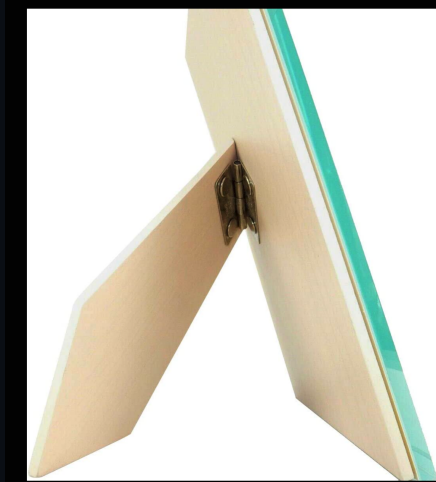

## GLASS PICTURE FRAME

PALE BLUE • 4" x 6" PHOTO • FREE STANDING

7" x 5" Frame | Easel Back | Horizontal or Vertical Display

PRICE EACH

**\$ .50**

QUANTITY AVAILABLE

**1,400**

PICTURE FRAME

7" x 5" Frame  
Holds 4" x 6" Photo

Pale Blue Glass • Easel Back

### PRODUCT FEATURES

- Free standing glass picture frame for shelf or desktop display
- Holds standard 4" x 6" photo — subtle pale blue blends with any decor
- Easel back orients horizontally or vertically — photos slide in from the side
- 1,400 units available at \$0.50 each — great for retail, gifts & resale