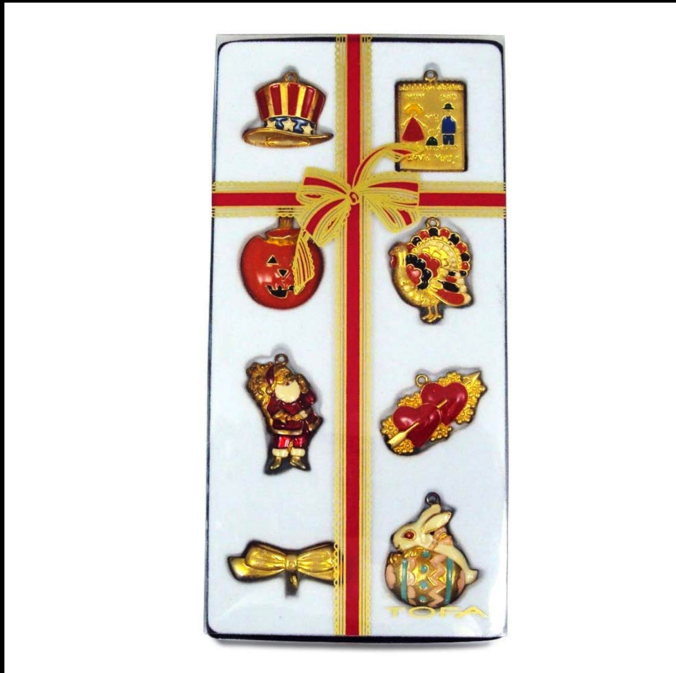

## HOLIDAY BRACELET CHARMS & PIN SET

7 ENAMEL CHARMS + LAPEL PIN — ALL MAJOR HOLIDAYS — ELEGANT GIFT BOX

PRICE EACH

**\$1.00**

1,500 sets available

SETS AVAILABLE

**1,500**

complete sets

WHAT'S INCLUDED

**7 Enamel Holiday Charms**

1 Gold Bow Lapel Pin

Gift box: 8" x 4" x 3/4"

Charms: 1" - 1 1/2" each

### PRODUCT FEATURES

- 7 beautifully crafted enamel charms covering every major holiday: Halloween, Thanksgiving, Christmas, Valentine's Day, Easter, 4th of July & a Family "Love You!" charm — plus a gold bow lapel pin
- Charms worn as bracelet pendants or on a chain — each 1"–1 1/2" on longest side
- Rich gold-tone metalwork with colorful enamel detailing — a charming, versatile jewelry collection
- Presented in an elegant gift box (8" x 4" x 3/4") — 1,500 sets at \$1.00 each