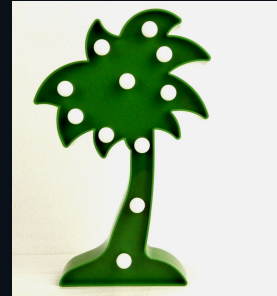

CLOSEOUT SERVICES

WHOLESALE CLOSEOUTS

LED DECOR ACCENT LIGHTS ASSORTED STYLES

7 LED SOFT GLOW BULBS • FREESTANDING OR WALL-HANG • APPROX. 12" HIGH

Flamingo · Palm Tree · Penguin · Butterfly · Giraffe — Warm Fuzzy Toys

PRICE EACH

\$ 1.00

QUANTITY AVAILABLE

1,476
units

LIGHT DETAILS

7 LED Soft Glow Bulbs
12"H x 6"W x 1¼" Deep
Stand or Wall-Mount
2 AA Batteries (not incl.)

PRODUCT FEATURES

- Warm Fuzzy Toys LED decor accent lights — 5 adorable styles in assorted quantities
- 7 soft glow LED bulbs emit beautiful warm ambient light — perfect accent or night light
- Freestanding for shelf or table display — or hang on wall with included hardware
- Measures approx. 12"H x 6"W x 1¼" deep — compact décor for any room
- Operates on 2 "AA" batteries (not included) — no wiring, no installation required
- 1,476 units at \$1.00 each — flamingo, palm tree, penguin, butterfly & giraffe styles