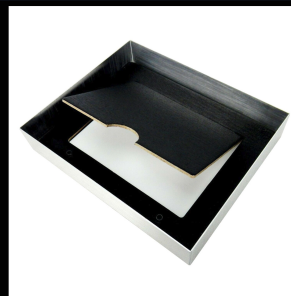

CLOSEOUT SERVICES

WHOLESALE CLOSEOUTS

PHOTO FRAME STORAGE BOX

BRUSHED ALUMINUM LID WITH PICTURE FRAME

5.5" L x 4.5" W x 2.5" H | Holds 2.5" x 3.5" Photos | Foam-Padded Interior

PRICE EACH

\$1.00

QUANTITY AVAILABLE

1,700

PHOTO STORAGE BOX

5.5" L x 4.5" W x 2.5" H

Brushed Aluminum Lid

Foam-Padded Interior

PRODUCT FEATURES

- Sturdy photo storage box with brushed aluminum picture frame lid — displays 2.5" x 3.5" photos
- Strong plastic box base with 4 fitted foam rubber pads to protect stored photographs
- Measures 5.5" L x 4.5" W x 2.5" H — compact and elegant on any shelf or desk
- Excellent gift idea for weddings, graduations, anniversaries & special occasions
- 1,700 units available at just \$1.00 each — individually boxed and ready for retail