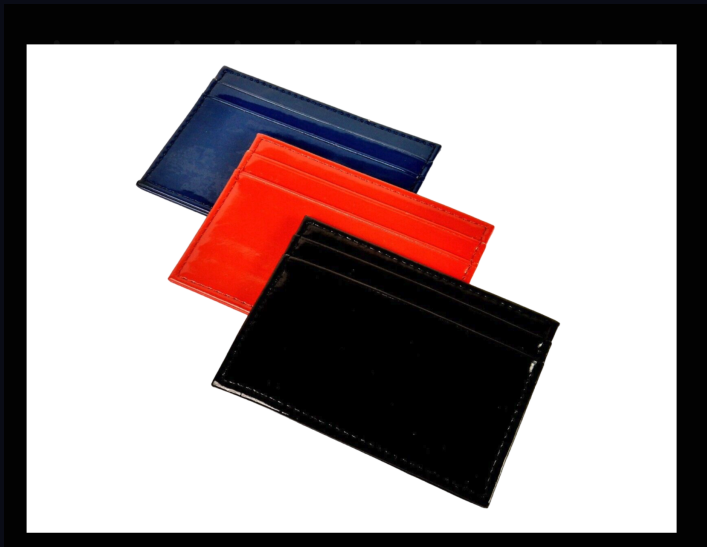

CLOSEOUT SERVICES

WHOLESALE CLOSEOUTS

POLYURETHANE CARD WALLET

FOUR SLIP POCKETS — NAVY • RED • BLACK

CREDIT CARDS • LOYALTY CARDS • LICENSE • CASH — SLIM & LIGHTWEIGHT

PRICE EACH

\$.20

6,200 units available

UNITS AVAILABLE

6,200
wallets

DIMENSIONS

4"W x 3"H

4 slip pockets total

2 pockets per side
Navy • Red • Black

PRODUCT FEATURES

- Slim polyurethane card case — 4"W x 3"H with stitched edges — available in navy, red & black
- Four slip pockets (two per side) — holds credit cards, debit cards, loyalty cards & license
- Slim enough to carry alone or slip inside a wallet, purse, or pocket with ease
- No coin pocket — closed top design keeps cards secure and organized
- 6,200 units available at just \$.20 each — practical, lightweight, and stylish