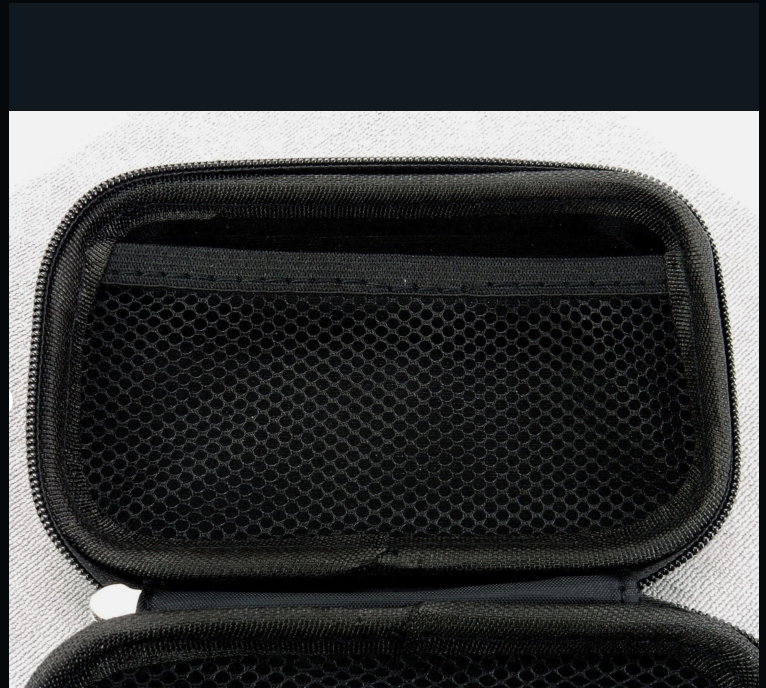

HARD SHELL · ZIPPER CLOSURE · TECH & ACCESSORIES

SMALL BLACK ZIPPERED STORAGE CASE

DUAL MESH POCKETS · OPENS FLAT · 5"L x 3"W x 2"H

UNIT PRICE

\$0.25

TOTAL QUANTITY

3,500 units

DIMENSIONS

5"L x 3"W x 2"H

- Hard shell case — protects tech devices, cables, earbuds & accessories
- Open cargo spaces on each side with mesh fence dividers — stays organized
- Full zipper-around closure opens wide to lay completely flat for easy access
- 3,500 units at \$0.25 each — ideal for electronics retailers, travel & gift shops