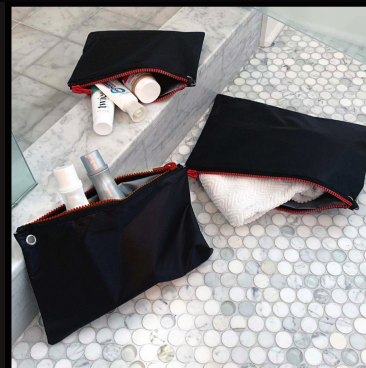

NYLON SHELLS · RED ZIPPER TRIM · METAL LINKING RING

TRAVEL POUCHES

SET OF THREE

SIZES: 10"×6.5" · 12"×7.5" · 14"×9"

UNIT PRICE

\$1.00 / set

TOTAL QUANTITY

2,100 sets

ZIPPER COLORS

Red or Grey

- Set of 3 graduated nylon pouches — 10"×6.5", 12"×7.5", 14"×9" — organized packing for every trip
- Heavy duty nylon shells with bold red zipper closures — durable and water-resistant
- Metal linking ring connects all 3 bags together for compact travel or drawer storage
- 2,100 sets at \$1.00 each — ideal for travel retailers, gift shops & hotel amenity programs