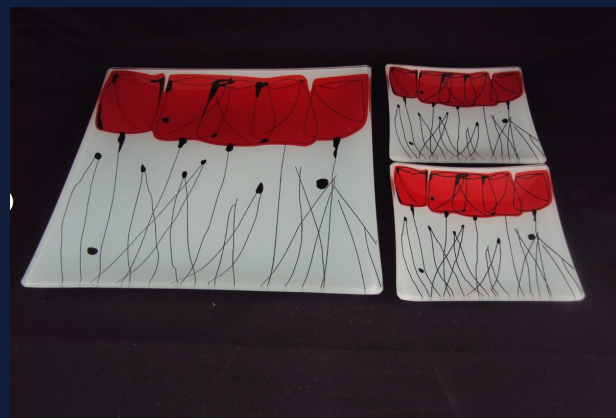

TULIP DESIGN PLATE SET OF THREE

Square Glass

10-in Dinner

Two 5-in Sides

Watercolor Art

PRICE

\$1.50 per set

QUANTITY

210 Sets

DINNER

10 x 10 in.

SIDES

5 x 5 in. each

PRODUCT FEATURES

- Set includes one 10x10 in. dinner plate and two 5x5 in. side plates
- Striking red tulip watercolor artwork — eye-catching on any table
- Square glass construction — elegant and contemporary tableware
- Versatile side plates for appetizers, salads, or desserts
- 35 cases of 6 sets available — ideal for retail or bulk gifting