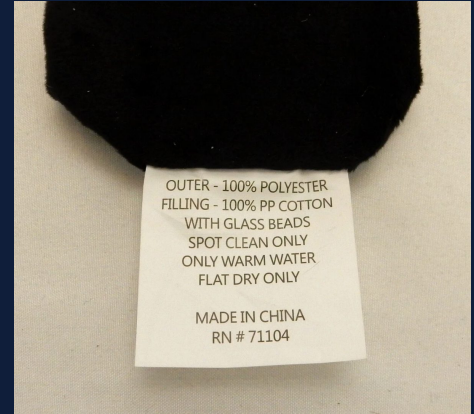

WEIGHTED SLEEP MASK

Glass Bead Weighted

Soft Polyester

Elastic Headband

8 oz

PRICE

\$1.00 each

QUANTITY

48 Units

SIZE

8.5W x 3.25H in.

WEIGHT

8 oz total

PRODUCT FEATURES

- Gentle glass bead weight over eyes — designed to promote deeper, healthier sleep
- Soft polyester outer shell with cotton inner lining filled with glass micro beads
- Total weight 8 oz — 4 oz evenly distributed over each eye
- Elastic headband fits head circumferences from 18 to 28-30 in.
- Measures 8.5W x 3.25H x 0.5 in. thick — compact and travel-ready