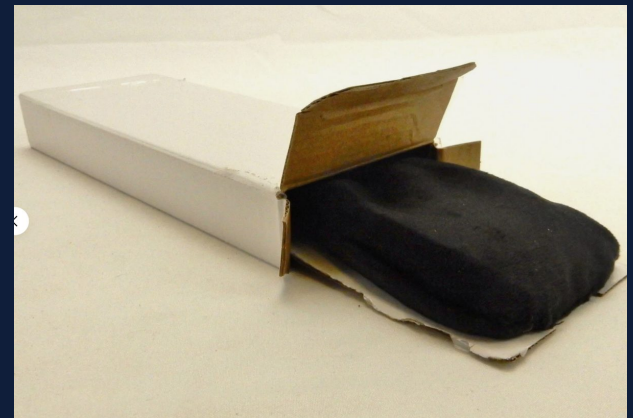

WEIGHTED SLEEP MASK

Glass Bead Weighted

Soft Polyester

Elastic Headband

8 oz

PRICE

\$1.00 each

QUANTITY

48 Units

SIZE

8.5W x 3.25H in.

WEIGHT

8 oz total

PRODUCT FEATURES

- Gentle glass bead weight over eyes — designed to promote deeper, healthier sleep
- Soft polyester outer shell with cotton inner lining filled with glass micro beads
- Total weight 8 oz — 4 oz evenly distributed over each eye
- Elastic headband fits head circumferences from 18 to 28-30 in.
- Measures 8.5W x 3.25H x 0.5 in. thick — compact and travel-ready