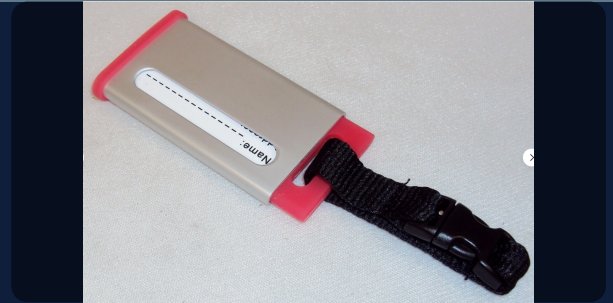

Luggage Tags — Aluminum & Silicone Strap

Aluminum Shell · Silicone Webbing Strap · Nylon Buckle · Blue, Red & Gray

MATERIAL
Aluminum & Silicone

COLORS
Blue, Red & Gray

QUANTITY
9,000 Units

WHOLESALE PRICE
\$0.25

PRODUCT FEATURES

- Strong silicone and heavy gauge aluminum — long-lasting durability
- Attaches to luggage fast, easy, and securely
- Secure tag design hides address and phone numbers from public view
- Silicone webbing strap with nylon buckle — quick attach and detach
- Available in Blue, Red, and Gray — easy color-coding for travel
- Lightweight and compact — won't weigh down your bag